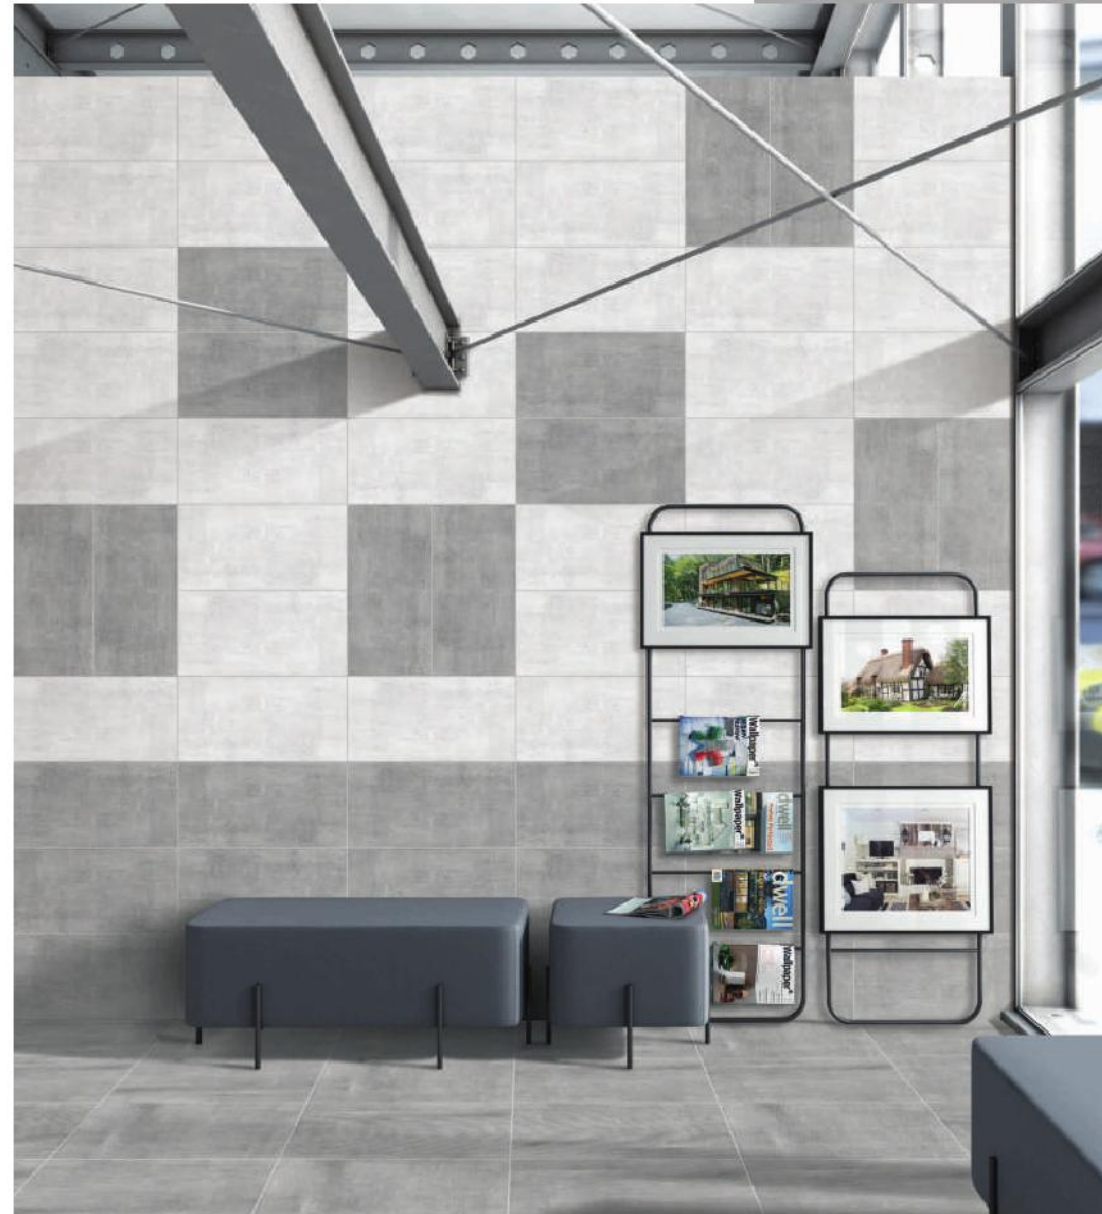

COSTA BROWN

COSTA IVORY

COSTA BROWN

APPLICATION

- RESIDENTIAL
- BANKS
- CORPORATE
- MALLS
- AIRPORTS
- HOTELS

300x600 mm WALL / LAPATO  
600x600 mm FLOOR / LAPATO

DIGITAL  
GLAZED  
VITRIFIED TILES

CONVEX CREMA